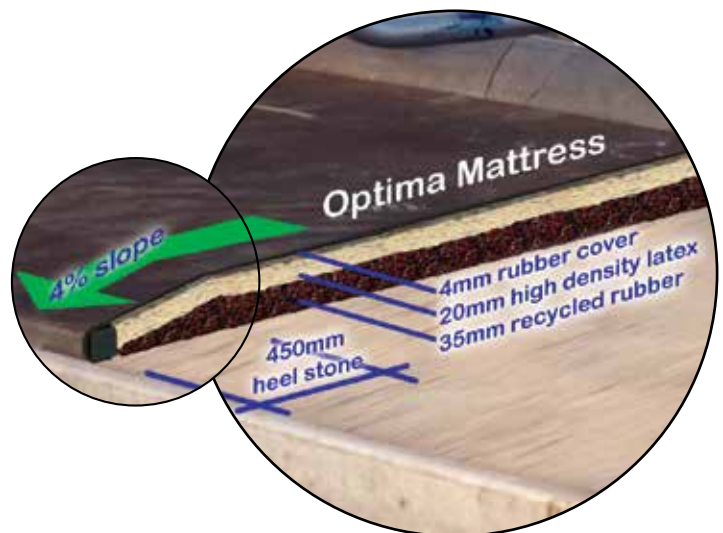

3.1.4 Louisiane Mattress

Louisiane Mattress (Exceptional Longevity)

- prefabricated plate of Butyl Rubber resin bound together
- covered with new generation top cover
- density 600kg/m³
- 12 year guarantee
- 40mm thickness with cover
- 1.7mtr finished length
- fixed with Aluminium bars and concrete nails

★★★★☆ COMFORT RATING

★★★★★ LONGEVITY