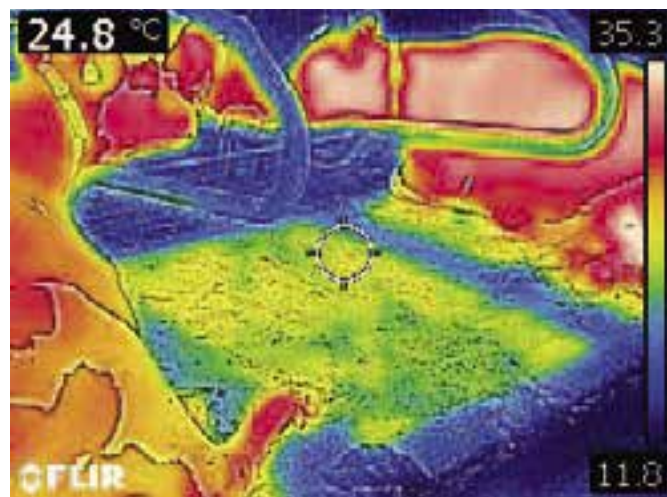

3A Cubicle Mattresses, Rubber Rolls & Mats

3A.1 Aquastar Ultimate

Widths Available

COZ130	1100mm
COZ133	1125mm
COZ135	1150mm
COZ138	1175mm
COZ140	1200mm
COZ143	1225mm
COZ145	1250mm

Aquastar Ultimate

The waterbed solution combined with the Aquaboard brisket

- The ultimate cow comfort mattress that also battles heat stress
- Eliminates pressure points
- Water mattress allows the animal to regulate its temperature
- Optimises blood circulation and increases milk production
- Continuous roll with one water chamber per cow space
- 35mm of high density latex covered with the Aquatop cover
- Latex underlay maximises comfort for the animal when rising and lying down eliminating the risk of injury
- The aquaboard allows you to adjust the length of the cubicle by adjusting the pressure
- Put in drawings from bioret brochure showing head leaving cow on mat.
- 15 year limited warranty

★★★★★+ COMFORT RATING

★★★★★+ LONGEVITY

SEARCH: Teamore Engineering

AQUASTAR®

Active

Individual mats, straw, deep bedding, sand, traditional mattresses

Insulating