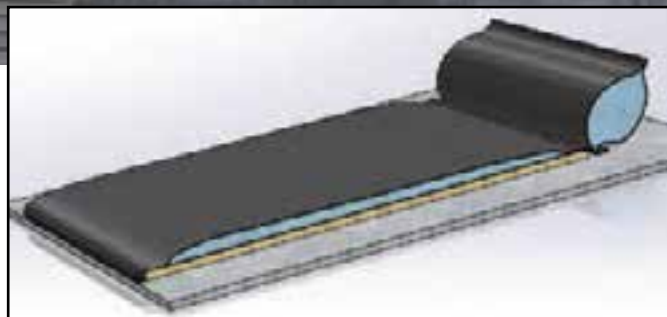

3A Cubicle Mattresses, Rubber Rolls & Mats

3A.1 Aquastar Ultimate

Widths Available

COZ130	1100mm
COZ133	1125mm
COZ135	1150mm
COZ138	1175mm
COZ140	1200mm
COZ143	1225mm
COZ145	1250mm

Aquastar Ultimate

The waterbed solution combined with the Aquaboard brisket

- The ultimate cow comfort mattress that also battles heat stress
- Eliminates pressure points
- Water mattress allows the animal to regulate its temperature
- Optimises blood circulation and increases milk production
- Continuous roll with one water chamber per cow space
- 35mm of high density latex covered with the Aquatop cover
- Latex underlay maximises comfort for the animal when rising and lying down eliminating the risk of injury
- The aquaboard allows you to adjust the length of the cubicle by adjusting the pressure
- Put in drawings from bioret brochure showing head leaving cow on mat.
- 15 year limited warranty

★★★★★+ COMFORT RATING

★★★★★+ LONGEVITY

SEARCH: Teamore Engineering

AQUASTAR®

Active

Individual mats, straw, deep bedding, sand, traditional mattresses

Insulating