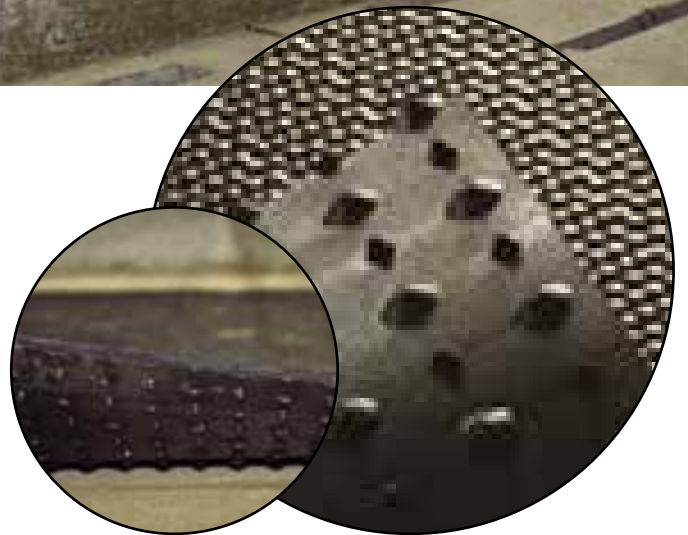

3A.10 18mm Studded Rubber Roll

Widths Available

CO2061	1.2 metres - Calves
CO2062	1.5 metres - Heifers
CO2063	1.7 metres - Cows
CO2060	1.8 metres - Cows*

18mm Studded Rubber Roll

*1.8 metres - Cows - AVAILABLE TO ORDER

- non slip hammer top design
- textile inlay for strength and stability
- ideal for long life
- range of widths available

★★★★☆☆ COMFORT RATING

★★★★☆☆ LONGEVITY

3A.11 Altea 24mm Roll

Altea – 24mm Roll

1.8mtrs in width available only

- 4% Slope at Heel-stone
- 30mm roll for excellent comfort
- quick to install
- ideal for varied cubicle spacings
- textile inlay for strength
- natural rubber for a long life
- 1.8mtrs in width available only