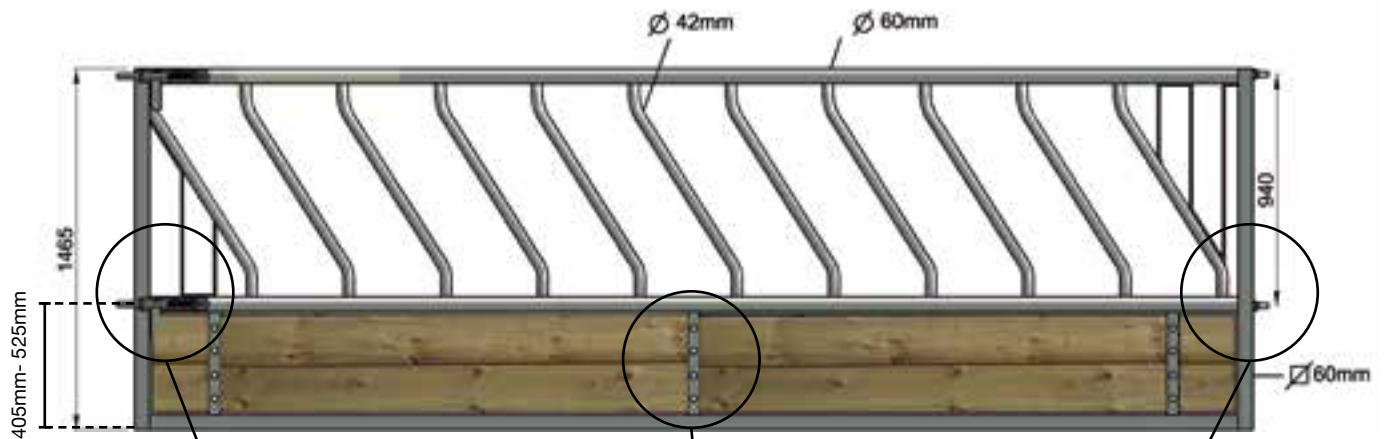

1.7 Timber Diagonal Gate

Diagonal Feed Barrier Timber Low Bottom Sizes	
PO0475	4460mm - 4540mm
PO0477	4540mm - 4620mm
PO0479	4620mm - 4700mm
PO0481	4700mm - 4780mm

Diagonal Feed Barrier Timber High Bottom Sizes	
PO0459	4460mm - 4540mm
PO0461	4540mm - 4620mm
PO0463	4620mm - 4700mm
PO0465	4700mm - 4780mm

Diagonal Feed Barriers – Timber (made to order)

- tag friendly design
- spring latches for secure closing
- adjustable eye bolts for levelling when fitting

more sizes available on request

spring latch

2" timber