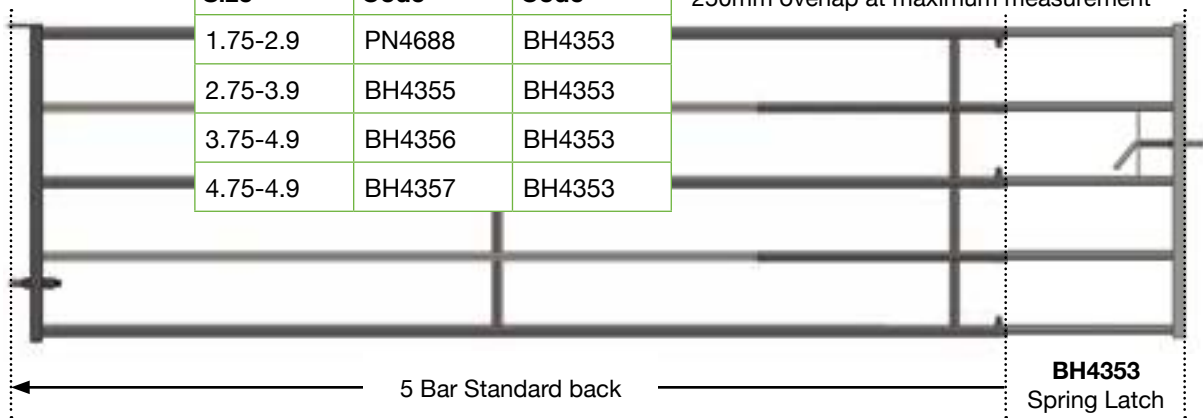

### Spring Latch

Spring Latch		
Size	Code	Code
1.75-2.9	PN4688	BH4353
2.75-3.9	BH4355	BH4353
3.75-4.9	BH4356	BH4353
4.75-4.9	BH4357	BH4353

\*250mm overlap at maximum measurement

### Drinker End

Drinker End		
Size	Code	Code
2.0-3.0	PN4688	BH4352
3.0-4.0	BH4355	BH4352
4.0-5.0	BH4356	BH4352
5.0-6.0	BH4357	BH4352

\*250mm overlap at maximum measurement