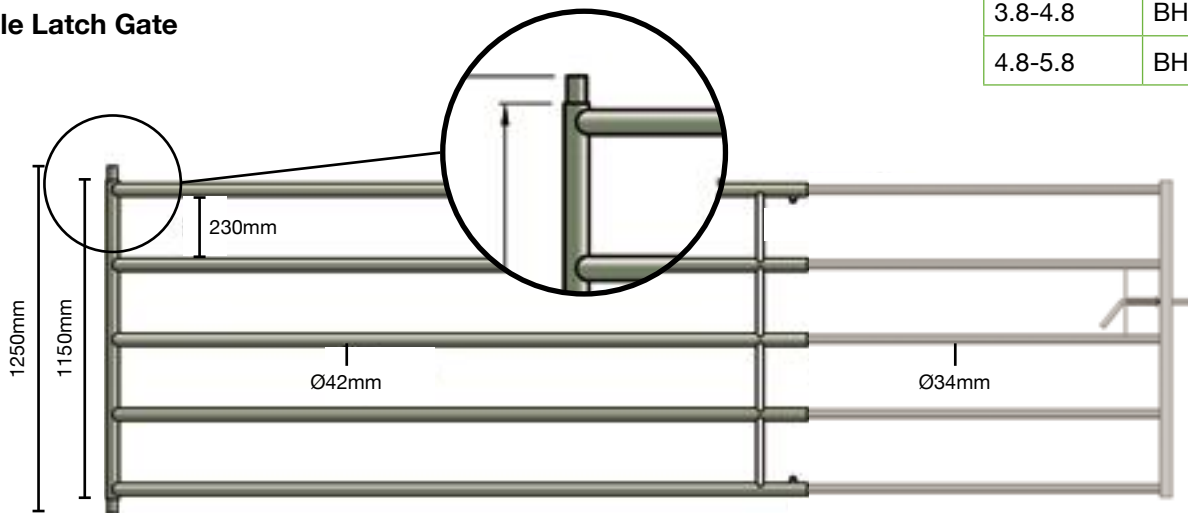

Single Latch Field Gate

Field Gate Complete	
Size	Code
1.8-2.8	BH4411
2.8-3.8	BH4412
3.8-4.8	BH4413
4.8-5.8	BH4414

Single Latch Gate

BH4415
Latch post

BH4416
Hanging post

BH4417
Field Gate
Hanger

BH4421
101 Strap Hanger