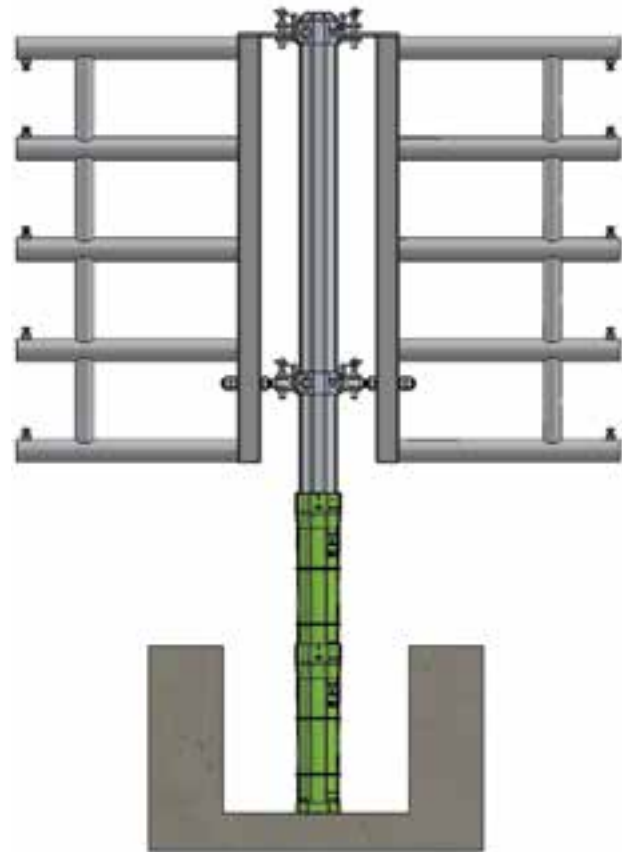

## Octagonal 101mm Post

Octagonal 101mm Post	
TR2130	2.13mtr Plain post
TR2430	2.43mtr Plain Post
TR2730	2.73 mtr Plain Post
TR2131	1 Direction Post
TR2132	2 Direction Post
TR2133	3 Direction Post
TR2134	4 Direction Post
TR2135	2 Direction Corner Post

8 Sided anti-rotation

**TR2130**  
2.13mtr  
Plain post

**TR1680**  
1.68mtr Plain  
bolt down post

**FE2151**  
102mm Double eye  
receiving strap

**TR4100**  
101mm Post socket

**FE2150**  
101mm Single eye  
receiving strap

**TR4004**  
4 Direction strap

**TR4005**  
2 Direction corner strap

# Octagonal 140mm Post