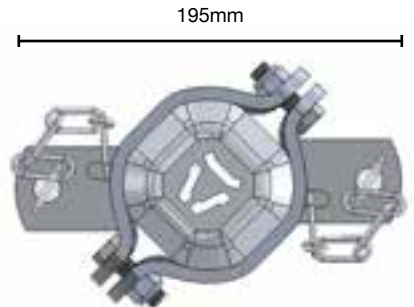

# 1.11 Octagonal Posts

## Octagonal 101mm Post

Octagonal 101mm Post	
TR2130	2.13mtr Plain post
TR2430	2.43mtr Plain Post
TR2730	2.73 mtr Plain Post
TR2131	1 Direction Post
TR2132	2 Direction Post
TR2133	3 Direction Post
TR2134	4 Direction Post
TR2135	2 Direction Corner Post

8 Sided anti-rotation

**TR2130**  
2.13mtr  
Plain post

**TR1680**  
1.68mtr Plain  
bolt down post

**FE2151**  
102mm Double eye  
receiving strap

**TR4100**  
101mm Post socket

**FE2150**  
101mm Single eye  
receiving strap

# Octagonal 140mm Post