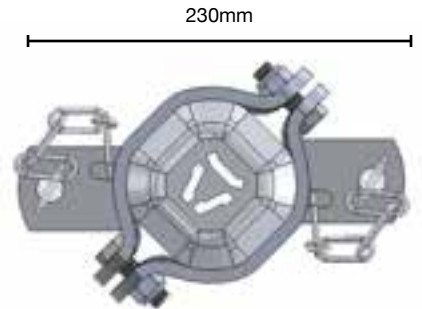

Octagonal 140mm Post

Octagonal 140mm Post

TR2170	2.13mtr Plain Post
TR2171	1 Direction Post
TR2172	2 Direction Post
TR2173	3 Direction Post
TR2174	4 Direction Post
TR2175	2 Direction Corner Post

8 sided anti-rotation

TR2170
2.13mtr
Plain post

Installation:
Please ensure sockets are
set in correct direction