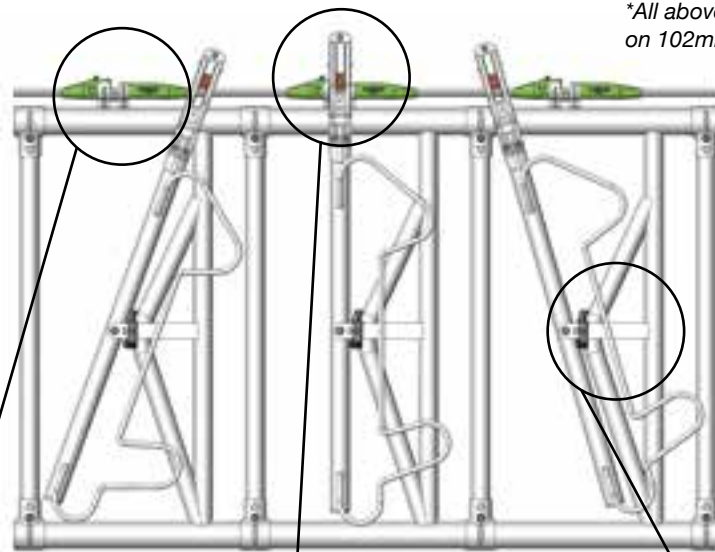

# 1.2 Heifer Headlocks

**JOURDAIN**  
WORLD LEADER IN CATTLE TUBULAR

## Heifer Safety Headlocks

|          |                      |
|----------|----------------------|
| SQ0632   | 6 spaces, 3.2 metres |
| SQ0738   | 7 spaces, 3.8 metres |
| SQ0740   | 7 spaces, 4 metres   |
| SQ0843TE | 8 spaces, 4.5 metres |
| SQ0950   | 9 spaces, 5 metres   |
| SQ1160   | 11 space, 6 metres   |

### Heifer Headlocks

- suitable for dairy heifers due to narrower head spaces
- adjustable collar width
- adjustable end pieces for ease of installation
- join up to 6 panels together
- suitable for dairy heifers 8-18 months (variable depending on breed)

*\*All above given sizes are centre to centre on 102mm posts.*

control pipe support bracket

patented locking mechanism

automatic release system