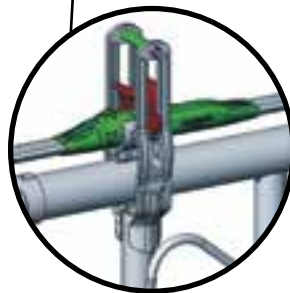

## Heifer Safety Headlocks

|          |                      |
|----------|----------------------|
| SQ0632   | 6 spaces, 3.2 metres |
| SQ0738   | 7 spaces, 3.8 metres |
| SQ0740   | 7 spaces, 4 metres   |
| SQ0843TE | 8 spaces, 4.5 metres |
| SQ0950   | 9 spaces, 5 metres   |
| SQ1160   | 11 space, 6 metres   |

### Heifer Headlocks

- suitable for dairy heifers due to narrower head spaces
- adjustable collar width
- adjustable end pieces for ease of installation
- join up to 6 panels together
- suitable for dairy heifers 8-18 months (variable depending on breed)

*\*All above given sizes are centre to centre on 102mm posts.*

control pipe support bracket

patented locking mechanism

automatic release system