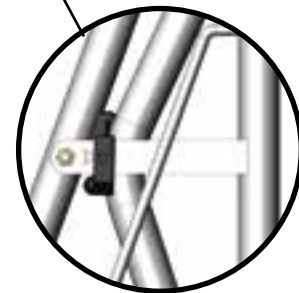

### Heifer Headlocks

- suitable for dairy heifers due to narrower head spaces
- adjustable collar width
- adjustable end pieces for ease of installation
- join up to 6 panels together
- suitable for dairy heifers 8-18 months (variable depending on breed)

*\*All above given sizes are centre to centre on 102mm posts.*

control pipe support bracket

patented locking mechanism

automatic release system