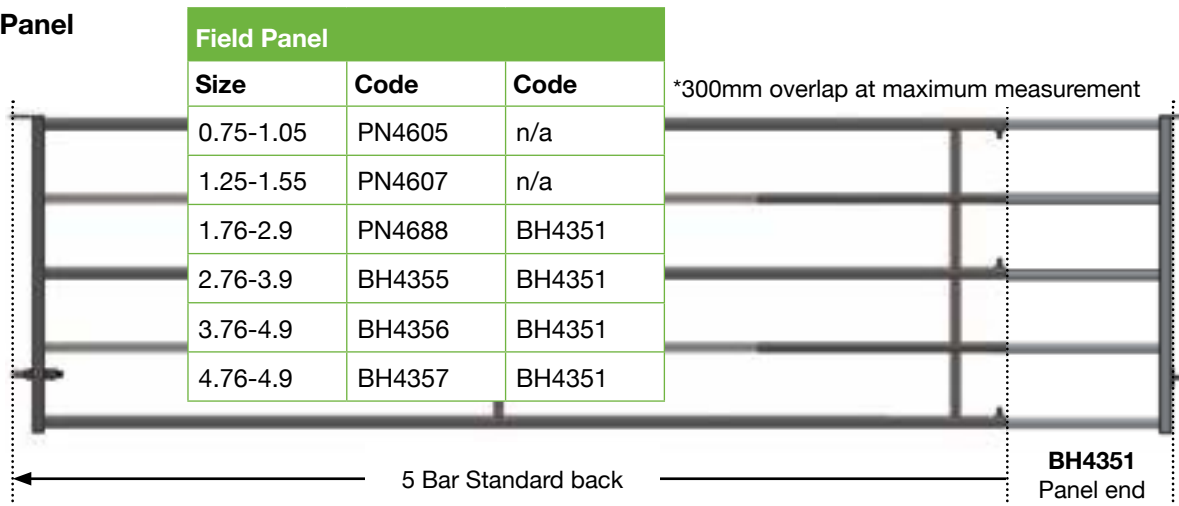

1.22 Field Gates

Field Panel

Double Latch