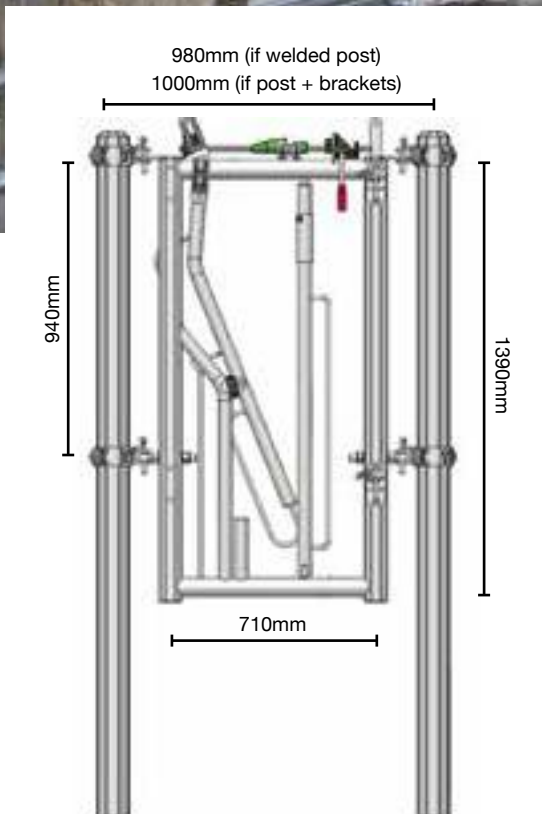

# 1.18 Automatic Calving Gate

**JOURDAIN**  
WORLD LEADER IN CATTLE TUBULAR

**BA5041**  
Automatic calving gate

## Automatic Calving Gate - BA5041

**NEW PRODUCT**

- automatic head catch
- rapid release
- anti-choke

## Operating gate - BA5044

- telescopic operating gate complete with chain
- top access gate for operating on animal
- sheeted lower access gate for calf sucking/milking
- unrestricted access (no bottom bar)
- double haning weight