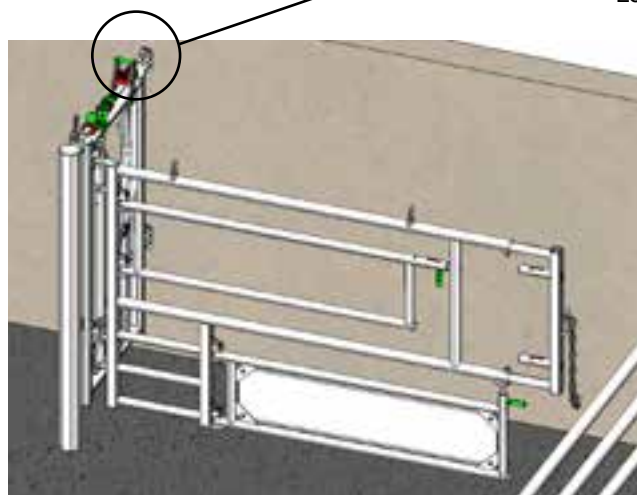

Operating gate - BA5044

- telescopic operating gate complete with chain
- top access gate for operating on animal
- sheeted lower access gate for calf sucking/milking
- unrestricted access (no bottom bar)
- double haning weight

TE6000
Long wall hanger