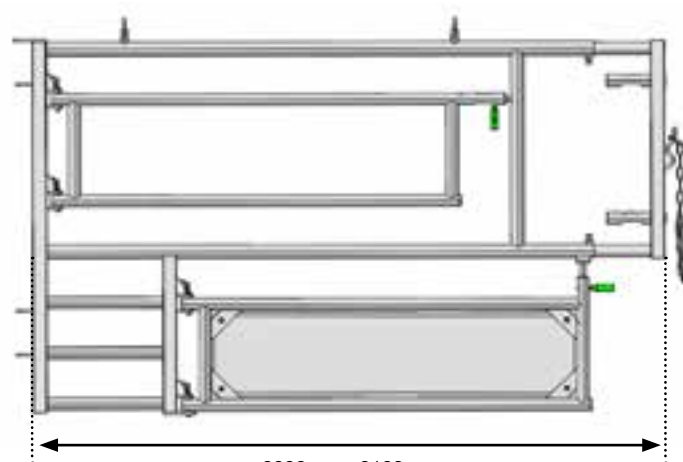

Operating gate - BA5044

- telescopic operating gate complete with chain
- top access gate for operating on animal
- sheeted lower access gate for calf sucking/milking
- unrestricted access (no bottom bar)
- double haning weight

TE6000
Long wall hanger

BA5044
Operating Gate