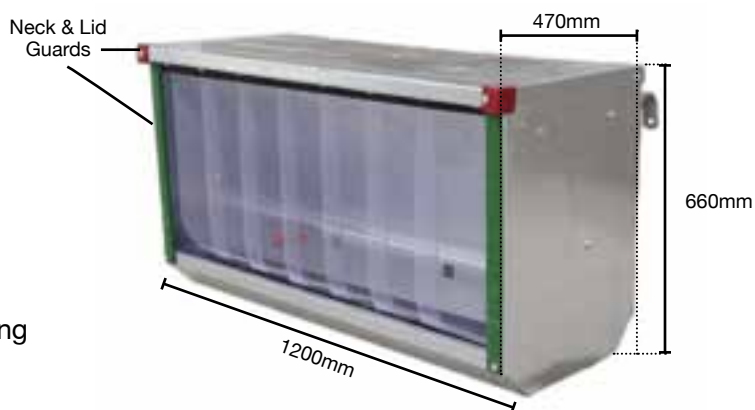

6.1.2 Hang on Gate Feeder

Options Available

Code	Description
NO9700	Hang on Gate Feeder (Flat Packed)
NO9701	Hang on Gate Feeder

Hand on Gate Feeder

- fully galvanised
- 75kg capacity
- bird flaps
- adjustable meal flow
- lid can be hinged from either side for ease of filling
- side neck protection

6.1.3 Hang on Trough

Hang on Trough - VE3000

- fully galvanised
- fits all 4 and 5 bar gates
- safety edges folded for stock protection
- easily mounted using 2 pins