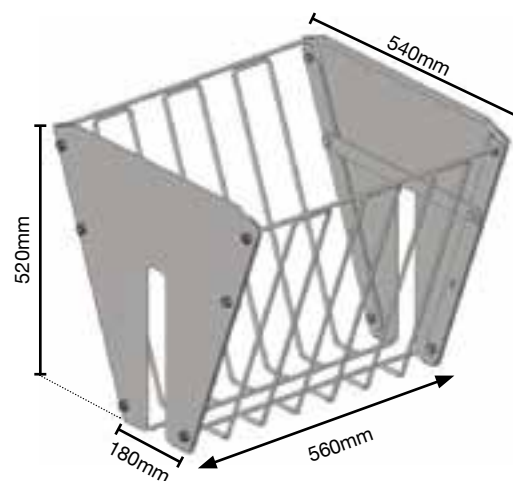

## 6.3.2 Calf Pen Hay Rack

### Calf Pen Hay Rack - RA0721

- designed to fit on Centre divide
- robust design
- fully galvanised
- 650 x 450 x 500mm in size

### Big Bale Hay Rack - RA0925

- mounted on top of our 4/5 bar panels
- ideal for feeding hay or straw
- 70mm bar spacing
- robust design
- fully galvanised