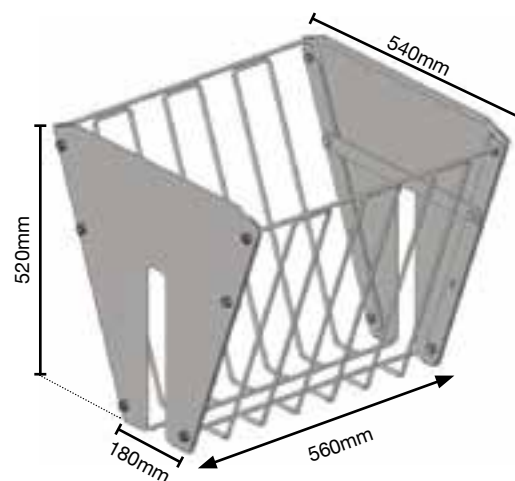

6.3.2 Calf Pen Hay Rack

Calf Pen Hay Rack - RA0721

- designed to fit on Centre divide
- robust design
- fully galvanised
- 650 x 450 x 500mm in size

6.3.3 Big Bale Hay Rack

Big Bale Hay Rack - RA0925

- mounted on top of our 4/5 bar panels
- ideal for feeding hay or straw
- 70mm bar spacing
- robust design
- fully galvanised