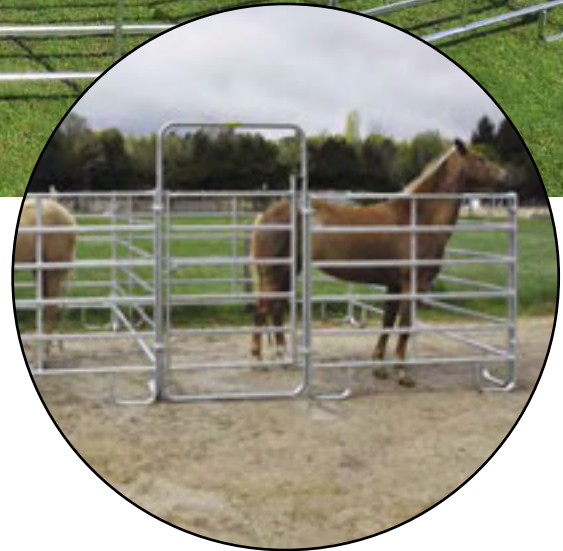

9.7 Coral Panels

Panel Options

Code	Description
PA1024	2.4mtr panel
PA1030	3mtr panel
PA1036	3.6mtr panel
PA2200	1.2mtr access panel

Coral Panels

- light weight for ease of transportation
- quick installation
- suitable for indoor & outdoor usage
- access panel available
- fully galvanised

9.8 Drinking Bowl

Drinking Bowl - DR8152

- made from plastic
- self filling complete with float
- drainage plug for cleaning
- optional galvanised protection bar (DR8141)