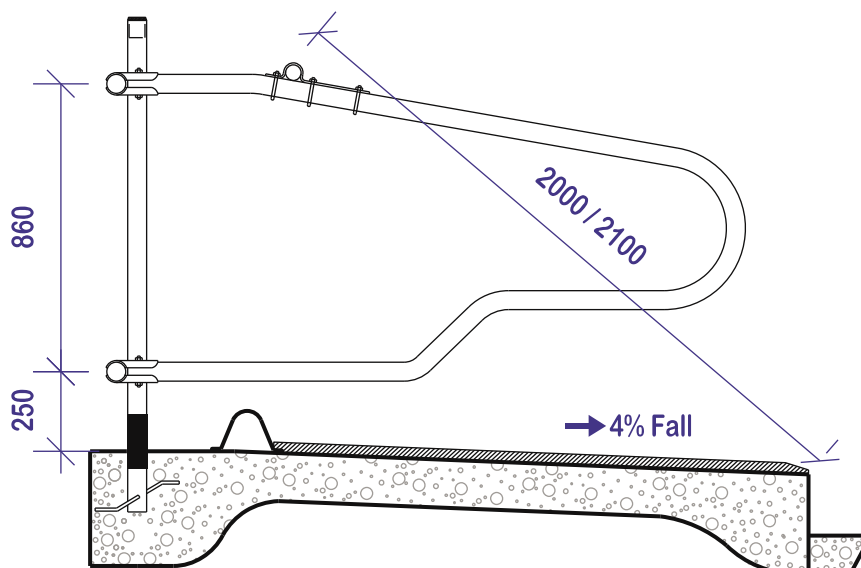

Single Row Post & Rail