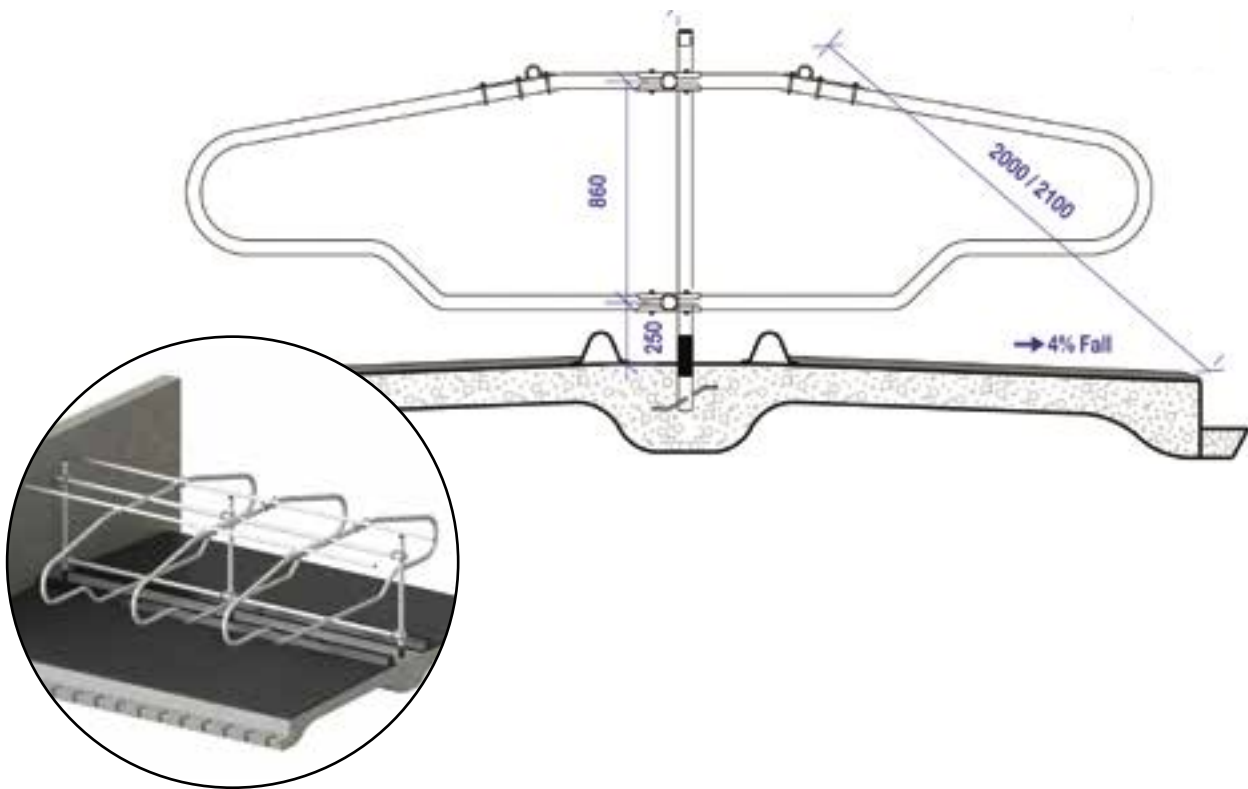

Head to Head