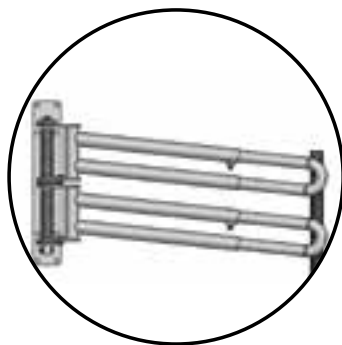

BA2195
Double non-return gate