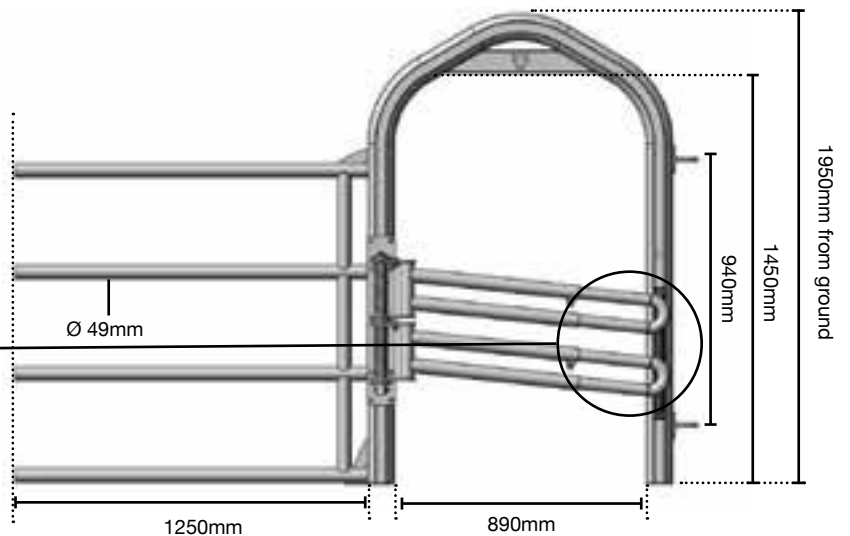

2.6.5 One Way Gate

One way gate

| Size | Code | Code |
|---------------|--------|--------|
| 1.460 - 2.600 | BA2095 | BA5008 |
| 1.795 - 2.795 | BA2095 | BA5010 |
| 2.795 - 3.795 | BA2095 | BA9961 |
| 3.795 - 4.795 | BA2095 | BA9962 |
| 4.795 - 5.795 | BA2095 | BA9963 |
| 5.795 - 6.795 | BA2095 | BA9964 |
| 6.795 - 7.695 | BA2095 | BA9965 |

One Way Gate

- fully telescopic 4 bar gate
- 101mm tube design
- ideal for robotic milking systems
- available in one or two gate options

Options Available

| Code | Description |
|--------|----------------------------|
| BA2095 | Western Passage |
| BA2194 | Non-return gate |
| BA2195 | Double non-return gate |
| BA2198 | Non-return top finger bars |

see hangers section 1.9 for hanging options

BA2195
Double non-return gate

BA2095
Western passage with double non-return gate