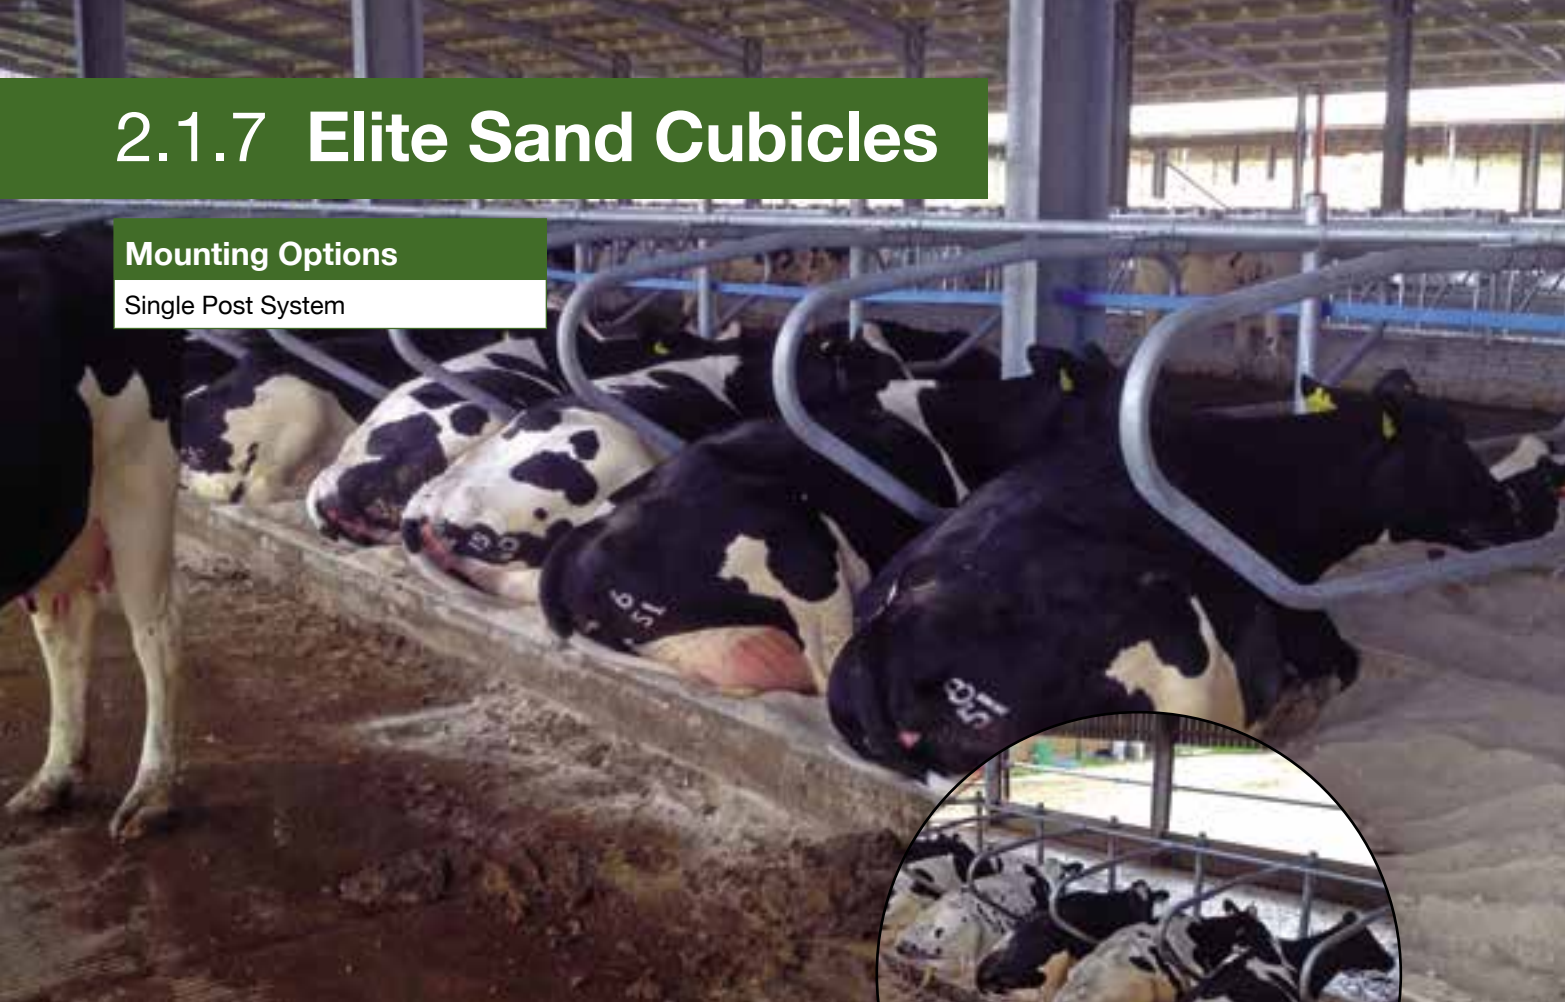

2.1.7 Elite Sand Cubicles

Mounting Options

Single Post System

Elite Sand Cubicles

- used extensively on sand bed systems
- straight lower bar ensures the cows lay straight
- available with straight or Zig-Zag head rail
- ensure forward lunging of the cow