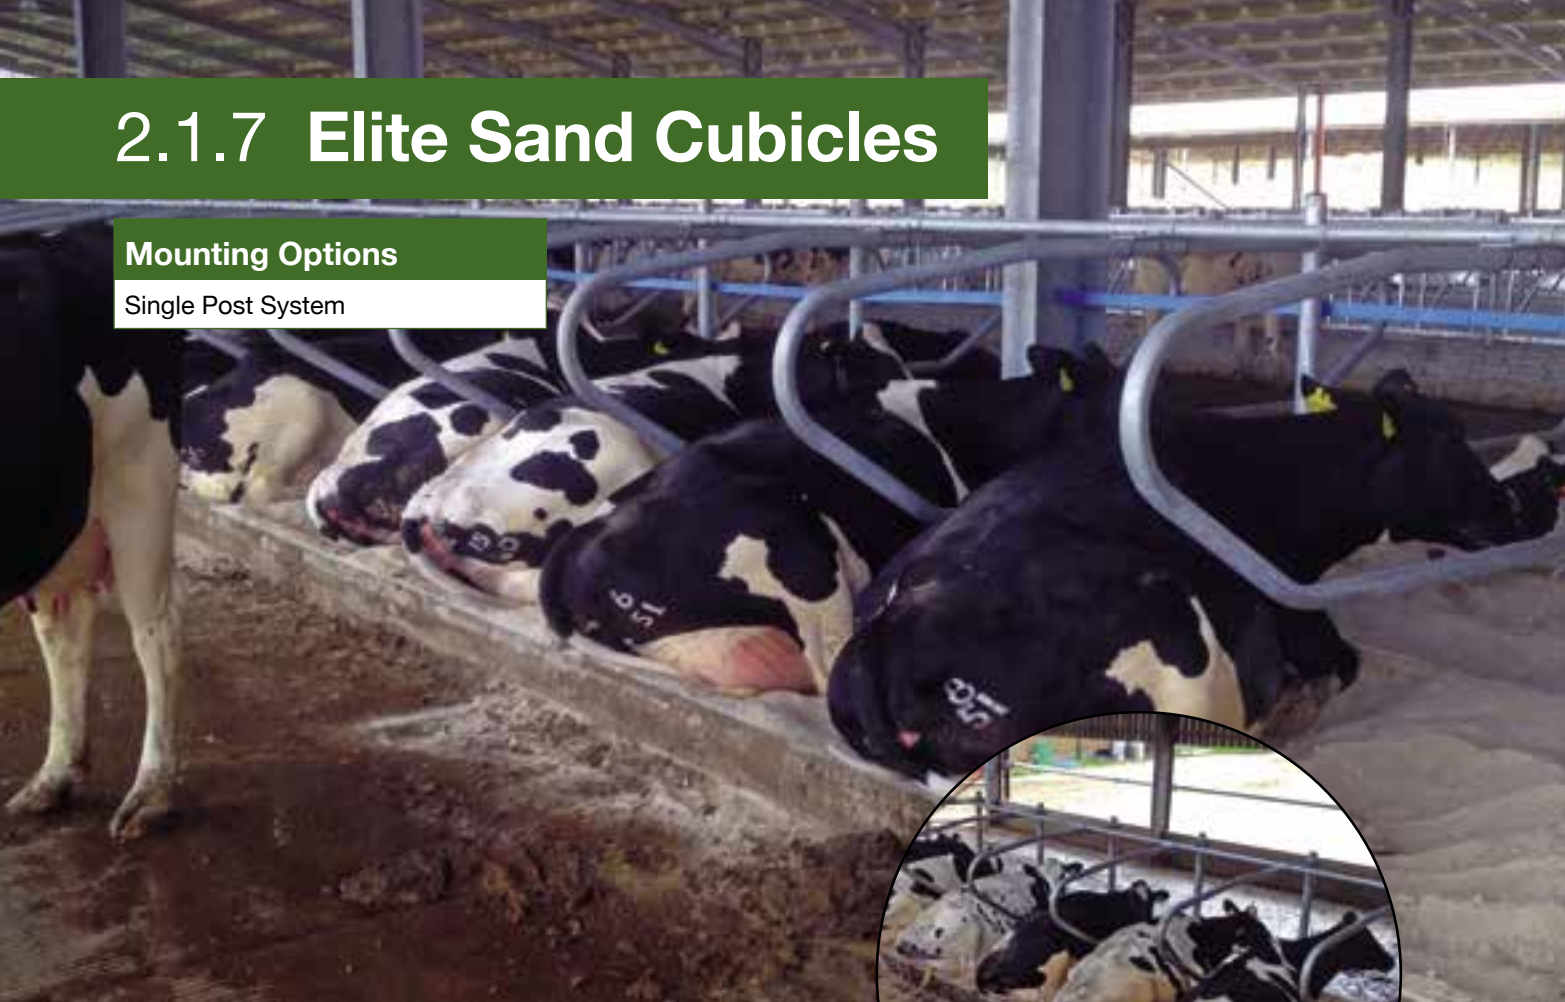

## 2.1.7 Elite Sand Cubicles

### Mounting Options

Single Post System

### Elite Sand Cubicles

- used extensively on sand bed systems
- straight lower bar ensures the cows lay straight
- available with straight or Zig-Zag head rail
- ensure forward lunging of the cow