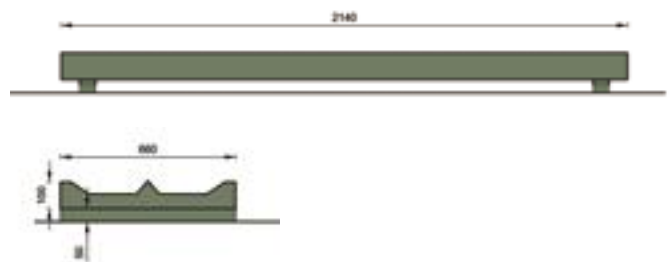

5.2 Crush Accessories

5.2.1 Weigh Platform

Weigh Platform - CR0150

- portable scale, fits existing crush
- digistar weigh system
- lock on weighing
- non slip chequered aluminium base
- powered by 2xAA batteries
- 365/24hour Support

5.2.2 Head Scoop

Head Scoop

- unique non ratchet system
- moulded plastic neck piece
- make routine tasks easier and safer
- designed to suit all types of crushes
- left or right hand available
- easy removed when not in use

Options Available

Code	Description
CR0086	Left Hand Scoop
CR0087	Right Hand Scoop