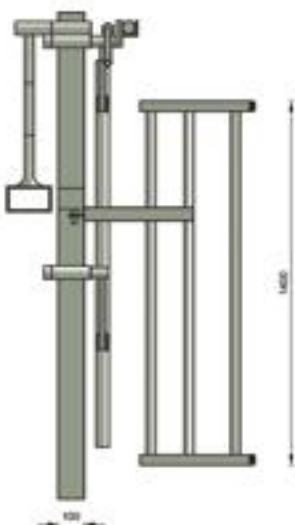

5.1 Crushes

5.1.1 Teemore Crush Gate

Options Available

Code	Description
CR0011A	Teemore Crush Gate c/w cage LH
CR0011B	Teemore Crush Gate c/w cage RH
CR0012	Teemore Crush Gate (no cage) LH
CR0013	Teemore Crush Gate (no cage) RH
CR0014	Cage to suit Teemore gate
CR0014A	Rear extension Handle

Teemore Crush Gate

- manually operated side lever
- left or right hand options available
- yoke head width can be adjusted to suit all types of stock
- three piece cage to allow opening along a wall
- hot dip galvanised
- optional rear yoke side lever to allow operation from the rear of the animal

3 piece cage for opening along a wall