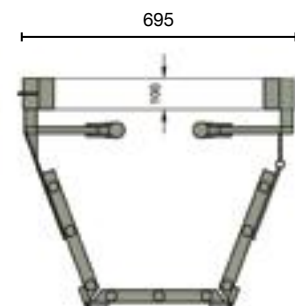

5.1 Crushes

5.1.1 Teemore Crush Gate

Options Available

Code	Description
CR0011A	Teemore Crush Gate c/w cage LH
CR0011B	Teemore Crush Gate c/w cage RH
CR0012	Teemore Crush Gate (no cage) LH
CR0013	Teemore Crush Gate (no cage) RH
CR0014	Cage to suit Teemore gate
CR0014A	Rear extension Handle

Teemore Crush Gate

- manually operated side lever
- left or right hand options available
- yoke head width can be adjusted to suit all types of stock
- three piece cage to allow opening along a wall
- hot dip galvanised
- optional rear yoke side lever to allow operation from the rear of the animal