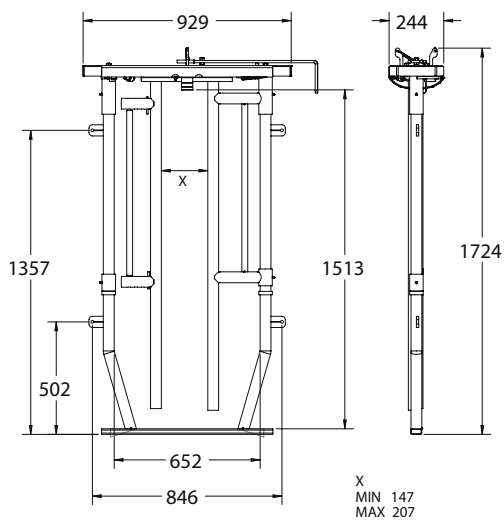

5.1.4 Fully Automatic Crush Gate

Fully Automatic Crush Gate - CR0005

- simple operation, heavy duty gate suitable for use with large numbers of livestock
- fully automatic resetting mechanism
- quick adjustment system for efficient operation
- fully hot dip galvanised

5.1.5 Semi-Auto Crush Gate

Semi-Auto Crush Gate

- ideal for simple operations
- simple 1 lever operation
- competitively priced
- fully hot dip galvanised

Options Available

Code	Description
CR0001	Semi Auto Crush gate
CR0002	Stay Open Semi Auto Crush gate (NEW)