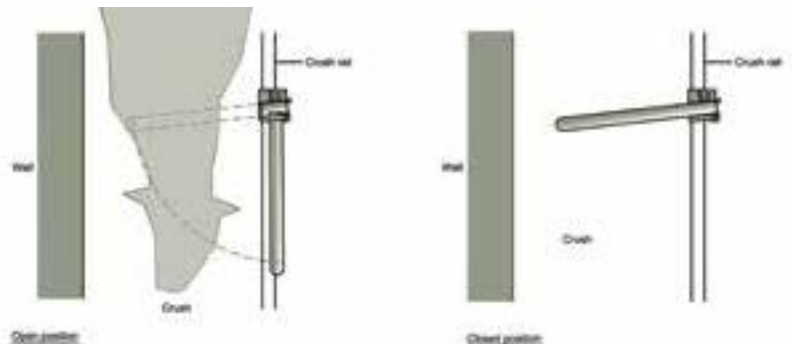

5.2.3 Anti Backing Bar

Anti backing Bar

- simple one man operation
- retains cattle at any point in the crush
- simple attachment and adjustment
- can slide on rails to follow animal in the race
- fully galvanised

Options Available

Code	Description
CR0081	60mm Left Hand
CR0082	60mm Right Hand
CR0083	48mm Left Hand
CR0084	48mm Right Hand

5.2.4 Leg Winch

Leg Winch CR0089

- portable System
- suitable for all crush systems
- fully galvanised