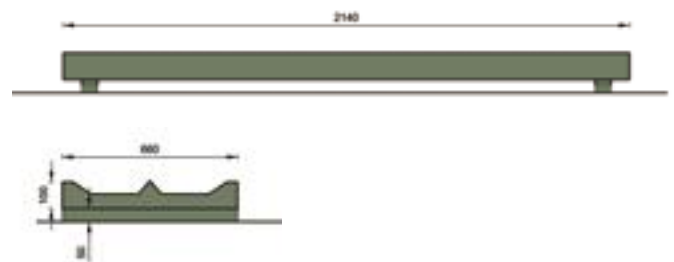

5.2 Crush Accessories

5.2.1 Weigh Platform

Weigh Platform - CR0150

- portable scale, fits existing crush
- digistar weigh system
- lock on weighing
- non slip chequered aluminium base
- powered by 2xAA batteries
- 365/24hour Support

5.2.2 Head Scoop

Head Scoop

- unique non ratchet system
- moulded plastic neck piece
- make routine tasks easier and safer
- designed to suit all types of crushes
- left or right hand available
- easy removed when not in use

Options Available

Code	Description
CR0086	Left Hand Scoop
CR0087	Right Hand Scoop