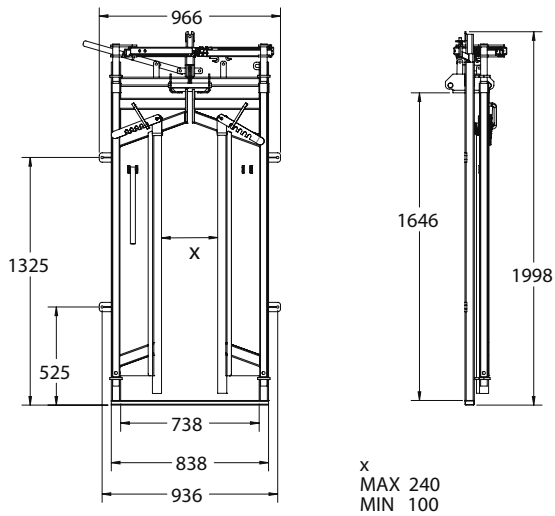

5.1.4 Fully Automatic Crush Gate

Fully Automatic Crush Gate - CR0005

- simple operation, heavy duty gate suitable for use with large numbers of livestock
- fully automatic resetting mechanism
- quick adjustment system for efficient operation
- fully hot dip galvanised

5.1.5 Semi-Auto Crush Gate

Semi-Auto Crush Gate

- ideal for simple operations
- simple 1 lever operation
- competitively priced
- fully hot dip galvanised

Options Available

Code	Description
CR0001	Semi Auto Crush gate
CR0002	Stay Open Semi Auto Crush gate (NEW)