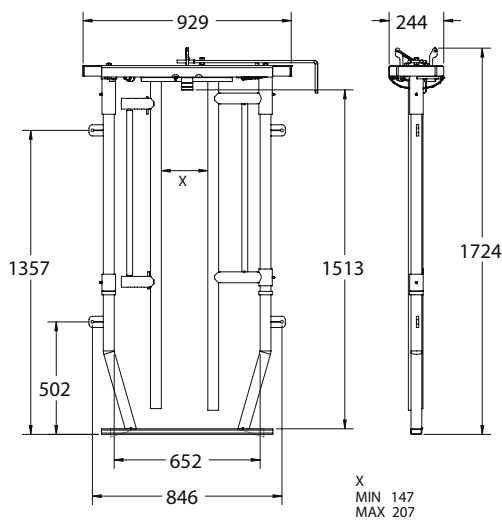

5.1.4 Fully Automatic Crush Gate

Fully Automatic Crush Gate - CR0005

- simple operation, heavy duty gate suitable for use with large numbers of livestock
- fully automatic resetting mechanism
- quick adjustment system for efficient operation
- fully hot dip galvanised

5.1.5 Semi-Auto Crush Gate

Semi-Auto Crush Gate

- ideal for simple operations
- simple 1 lever operation
- competitively priced
- fully hot dip galvanised

Options Available

Code	Description
CR0001	Semi Auto Crush gate
CR0002	Stay Open Semi Auto Crush gate (NEW)