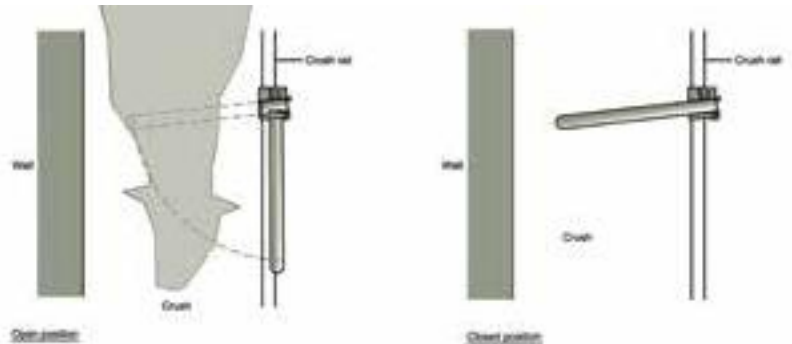

## 5.2.3 Anti Backing Bar

### Anti backing Bar

- simple one man operation
- retains cattle at any point in the crush
- simple attachment and adjustment
- can slide on rails to follow animal in the race
- fully galvanised

### Options Available

Code	Description
CR0081	60mm Left Hand
CR0082	60mm Right Hand
CR0083	48mm Left Hand
CR0084	48mm Right Hand

### Leg Winch CR0089

- portable System
- suitable for all crush systems
- fully galvanised