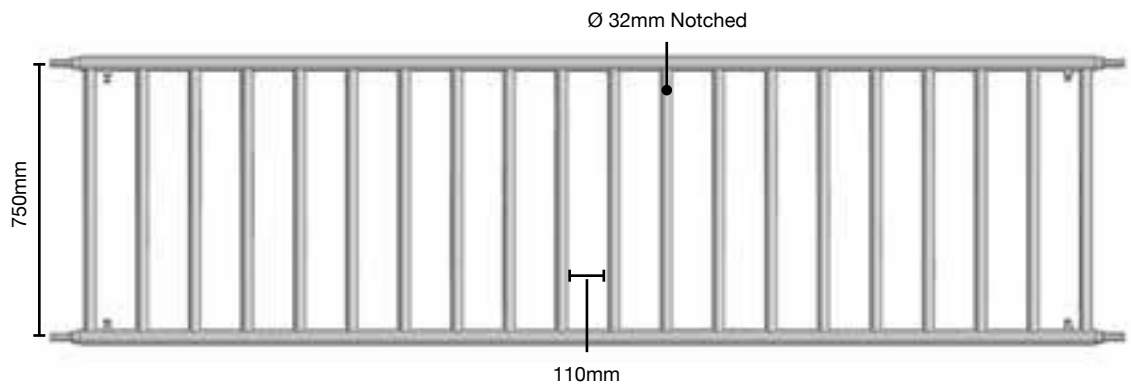

7.1.4 Calf Separation Panels

Dimensions

Code	Size
VE2770	3 metres
VE2772	4 metres
VE2774	5 metres
VE2763	Vertically barred calf gate
VE2760	Front for vertically barred gate

Calf Separation Panels

- narrow vertical bars reduced calf contact
- can be opened from both sides
- easily shortened when installing
- ideal for batch housing

VE2763

VE2760