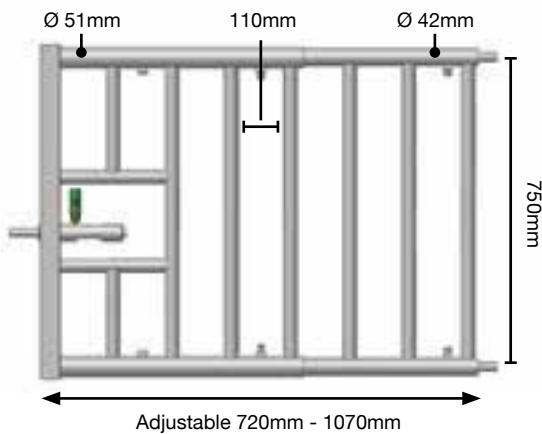

7.1.4 Calf Separation Panels

Dimensions

Code	Size
VE2770	3 metres
VE2772	4 metres
VE2774	5 metres
VE2763	Vertically barred calf gate
VE2760	Front for vertically barred gate

Calf Separation Panels

- narrow vertical bars reduced calf contact
- can be opened from both sides
- easily shortened when installing
- ideal for batch housing