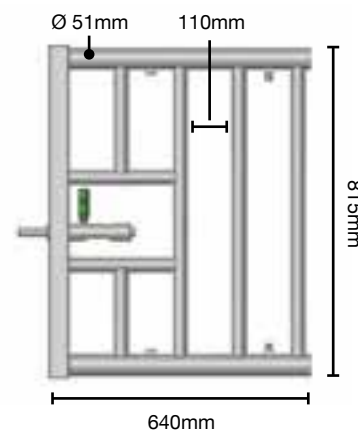

7.1.4 Calf Separation Panels

Dimensions

Code	Size
VE2770	3 metres
VE2772	4 metres
VE2774	5 metres
VE2763	Vertically barred calf gate
VE2760	Front for vertically barred gate

Calf Separation Panels

- narrow vertical bars reduced calf contact
- can be opened from both sides
- easily shortened when installing
- ideal for batch housing

VE2760