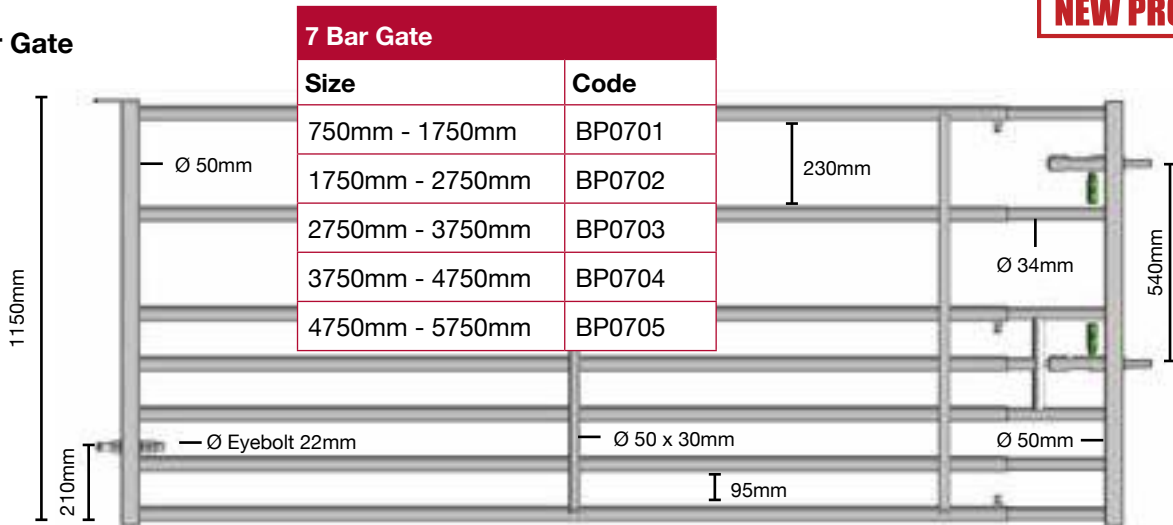

7.1.5 7 Bar Gate / Panel

JOURDAIN
WORLD LEADER IN CATTLE TUBULAR

NEW PRODUCT

7 Bar Gate

7 Bar Panel